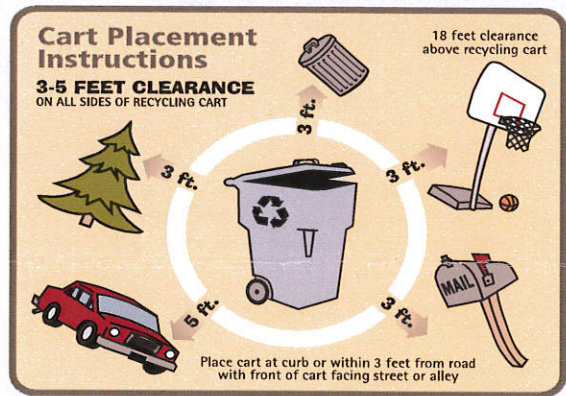

Commercial Commingled Cart with Glass

plastic containers

PREPARATION
empty • quick rinse • no lids

recycle plastics by shape
ignore numbers

Glass bottles and jars

MASON COUNTY GARBAGE & RECYCLING

Solid Waste and Recycling Solutions
Residential, Commercial, and Drop Boxes
PO Box 787 • 81 E. Wilbur's Way •
Shelton, WA. 98584

360-275-4590 • 360-426-8729
1-877-722-0223
On Line @ [http:// www.masoncountygARBAGE.com/](http://www.masoncountygARBAGE.com/)